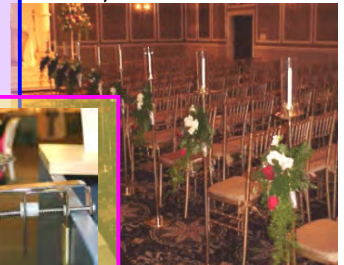

Single Aisle Pew Gold

Mechanical Candles - Inner spring pushes the candle up so it always looks fully loaded.

Available in 15" or 8" WHITE Only

Burn Time for 15" - Approx. 5-6hrs

Burn Time for 8" - Approx. 3 3/4 Hours

Rental $1.25