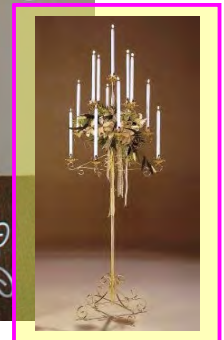

13 Lite White Tree - White Only

White 13 Light Tree Candelabra

(Overall Size 26"W x 26"D x 70" to 95"H)

Rental $40.00

Includes Dripless Mechanical Candles or Votive Holders Pegged to Fit Candelabras at no Charge