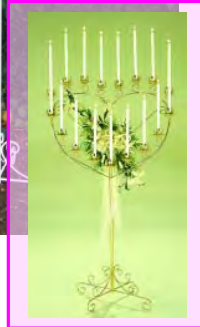

17 Lite Heart - Gold or White