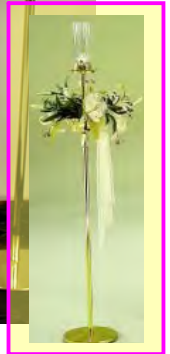

Single Aisle Candelabra Gold or White