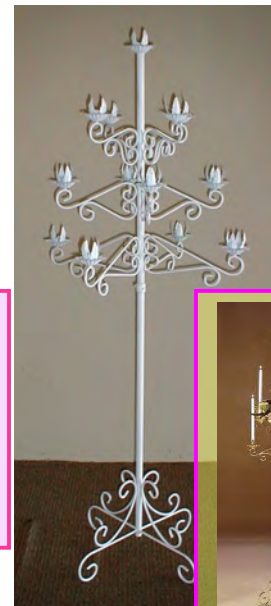

## White or Gold Candelabras

15 Light Fan (left) (55"W x 19"D x 64" to 88"H)

17 Light Heart (center) (34"W x 24"D x 71" to 98"H) OR

15 Light Spiral (right) (30"W x 22"D x 74" to 93"H)

**Rental \$45.00 Each**

Includes Dripless Mechanical Candles or Votive Holders Pegged to Fit Candelabras at no Charge

7 Lite Adjustable - Gold or White

## White or Gold 7 Light Candelabra

(Overall Size 21" to 39"W x 19"D x 57" to 90"H)

**Rental \$30.00 Each**

Includes Dripless Mechanical Candles or Votive Holders Pegged to Fit Candelabras at no Charge

13 Lite White Tree - White Only