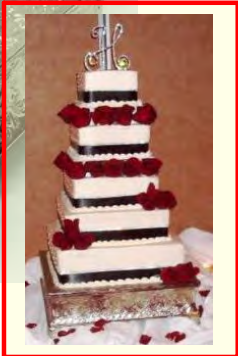

Other Wedding Accessories

White & Gold Kneeling Benches
(Overall Size 20W x 18D x 32"H)
Rental $20.00 Each

Wood & Gold Guest Book Stand/ Podium
(Overall Size 23"W x 16"D x 43"H)
Rental $25.00 Each

Silver Cake Stands 4 Sizes Available
12 Inch Diameter **Rental $15.00**
14 Inch Diameter **Rental $18.00**
18 Inch Diameter **Rental $20.00**
22 Inch Square **Rental $23.00**

Event Backdrops
White Lattice 9 Panel **Rental $90.00**
White Lattice 5 Panel **Rental $60.00**
White Metal 6 Panel **Rental 70.00**

940-384-PRTY (7789)