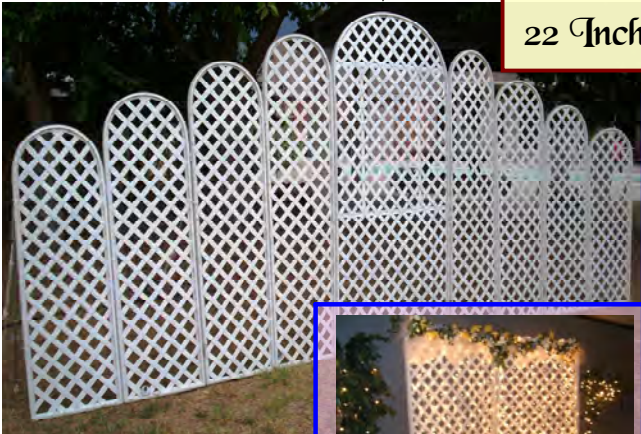

5 or 9 Panel Plastic Lattice Backdrop