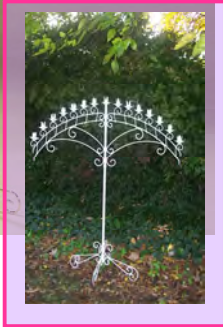

Wedding Candelabras

15 Lite Fan - Gold or White