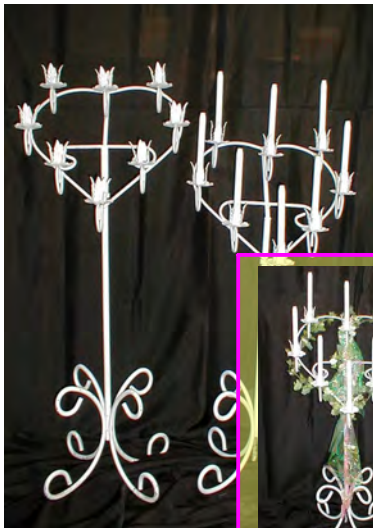

8 Lite Heart Shaped White Only

White 8 Light Heart Candelabra

(Overall Size 20"W x 16"D x 42" to 72"H)

Rental $35.00 Each

Includes Dripless Mechanical Candles or Votive Holders Pegged to Fit Candelabras at no Charge