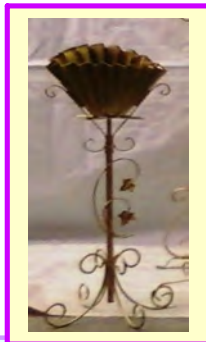

Wedding Arches & Plant Stands

Traditional Wedding Arch White or Gold

(Overall Size 74"W x 18"D x 92"H. Walk through dimension 43"W x 85"H)

Rental $40.00

Wedding Arch with 24 Inch Center Extension

(Walk through dimension 67"W x 85"H)

(Perfect for Cake Table Displays with span 60" Round Table or 36" Card Table)

Rental $50.00

Heart Shaped Arch White or Gold

(Overall Size 97"W x 18" D x 103"H Walk through dimension 60"W x 84"H.)

Rental $50.00 Each

White Wicker Plant Stands

(38" Tall, 17" Diameter at Base, 10" Diameter at Top)

Rental $8.50 Each

Gold Metal Column Plant Stand

(Overall Size 14" Diameter Top/Bottom x 38"H)

Rental $12.00 Each

White Plastic Column Plant Stand

(Overall Size 48" Tall, 11" Diameter @ Base 14" Diameter @ Top)

Rental $12.00 Each

Gold Fan Plant Holder only

(Can be used with any Plant Stand)

Rental $3.00 Each

Gold Fan Plant Holder on Adjustable Base

(Gold Stand Adjustable to 60")

Rental $15.00 Each

White Heart Shaped Trellis Wedding Arch

(Overall Size 83"W x 14"D x 87"H. Walk through dimension 58"W x 84"H)

Arch has built in Plant Stands attached to the sides.

Rental $70.00

A 30% Non-Refundable Reservation Fee is due upon placing your request. The balance of your rental order is to be paid at our store the day of pick-up or 7 days prior to a scheduled delivery. No payments are made to delivery drivers