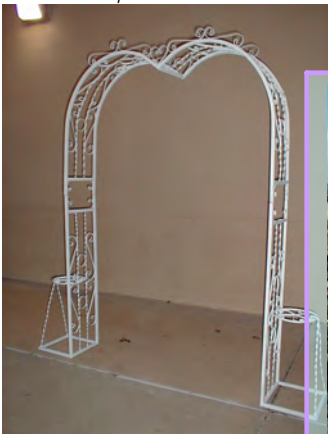

Wedding Arches can be utilized for outdoor Weddings, indoor Weddings or at the Reception. A wedding arch can be a gateway to the altar or place you will be married at. It is the place you will first walk through unmarried, but your next steps through it will be as a married woman or man. For many folks the arch is a very important part of the wedding. It is the centerpiece that most people can't take their eyes off of. It is also a great place to take pictures under. We have gold or white arches in two styles. Decorate to match your clothes and general wedding scheme. Include Plant Stands for a beautiful ensemble.

## Gold Fan Plant Holder on Adjustable Base

(Gold Stand Adjustable to 60")

**Rental \$15.00 Each**

Plant Stands  
White Plastic Column (Right)  
Gold Fan in Adjustable  
Base (Left)

Heart Shaped Trellis Arch White Only