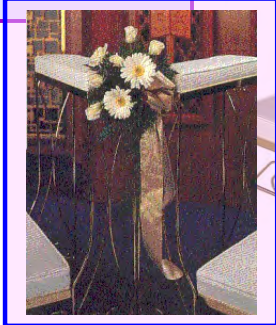

# Other Wedding Accessories

Guest Book Stand/ Podium Gold/Wood

**White & Gold Kneeling Benches**  
 (Overall Size 20W x 18D x 32"H)  
**Rental \$20.00 Each**

White & Gold Kneeling Benches

**Wood & Gold Guest Book Stand/ Podium**  
 (Overall Size 23"W x 16"D x 43"H)  
**Rental \$25.00 Each**