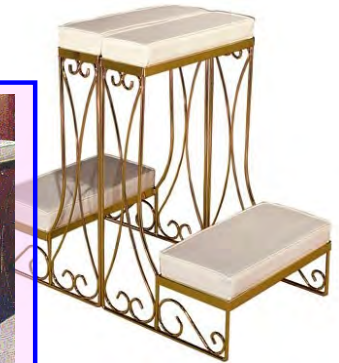

# Other Wedding Accessories

Guest Book Stand/ Podium Gold/Wood

**White & Gold Kneeling Benches**  
 (Overall Size 20W x 18D x 32"H)  
**Rental \$20.00 Each**

White & Gold Kneeling Benches

**Wood & Gold Guest Book Stand/ Podium**  
 (Overall Size 23"W x 16"D x 43"H)  
**Rental \$25.00 Each**