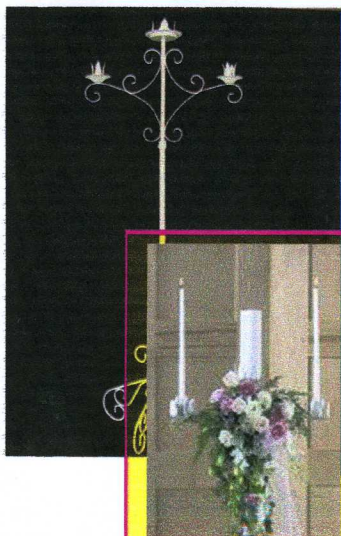

**PJ's Party Supply & Rentals**

*You invite the guests, We'll Supply the Rest!™*

**Candelabra & Wedding Accessories Rental Rates**

**White Candelabras**

**15 Light Arch (left)** (55"W x 19"D x 64" to 88"H)

**17 Light Heart (center)** (34W x 24D x 71 to 98"H.) **or**

**15 Light Spiral (right)** (30"W x 22"D x 74" to 93"H)

**Daily Rental \$40.00 for a Pair or \$25.00 individually**

**White Unity Candle Holder (left)**

(24"H x 15"W top)

**Daily Rental \$18.00**

\*\*\*\*\*

**Brass Single Aisle Candelabra**

**(right)**

(11"D x 50" to 72"H)

**Daily Rental \$18.00 for a Pair**

**or \$10.00 Individually**

## White 7 Light Candelabra

(Overall Size 21 to 39W x 19D x 57 to 90"H)