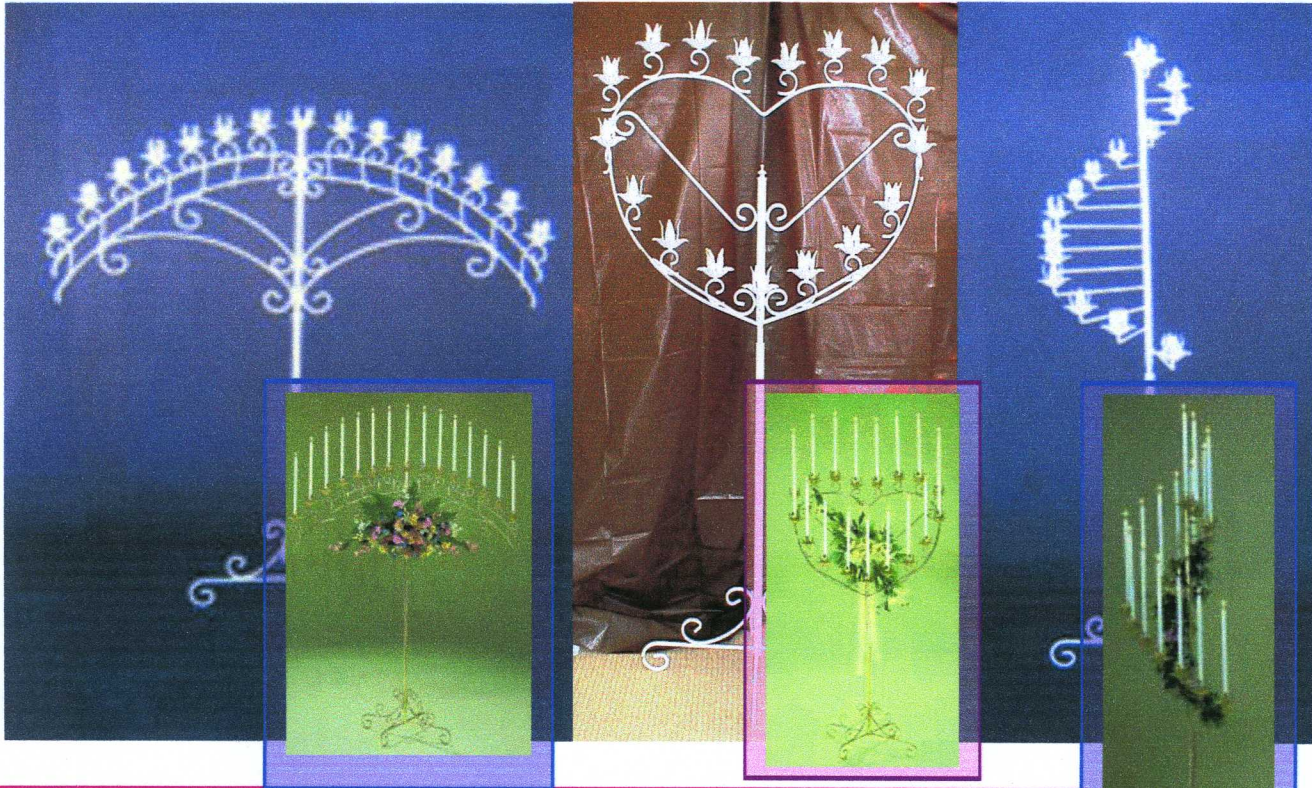

**PJ's Party Supply & Rentals**

*You invite the guests, We'll Supply the Rest!™*

**Candelabra & Wedding Accessories Rental Rates**

**White Candelabras**

**15 Light Arch (left)** (55"W x 19"D x 64" to 88"H)

(24"H x 15"W top)

**Daily Rental \$18.00**

\*\*\*\*\*

**Brass Single Aisle Candelabra**

**(right)**

(11"D x 50" to 72"H)

**Daily Rental \$18.00 for a Pair**

**or \$10.00 Individually**

## White 7 Light Candelabra

(Overall Size 21 to 39W x 19D x 57 to 90"H)