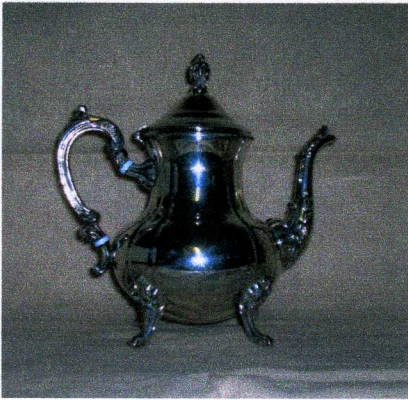

18 1/2" Diameter
Or
19 1/2" Diameter
Daily Rental \$8.50

940-384-PRTY

Silver Plated Punch Bowls & Cups

4 Gallon Punch Bowls
includes Silver Ladle
Daily Rental \$15.00
Silver Cups Rental \$.50

Silver Plated
Candy/Nut
Bowls
Daily Rental \$2.00

Silver Plated
Wine Cooler/
Ice Bucket
Daily Rental \$6.00

Silver Plated Coffee/Tea Server
Daily Rental \$6.00

Silver Plated Sugar & Creamer Sets
Daily Rental \$6.00

Silver Plated Coffee/Tea Service Complete
Includes Coffee/Tea Server, Sugar Bowl, Creamer and
Choice of Oval or Rectangular Tray (Shown above)
Daily Rental \$24.00