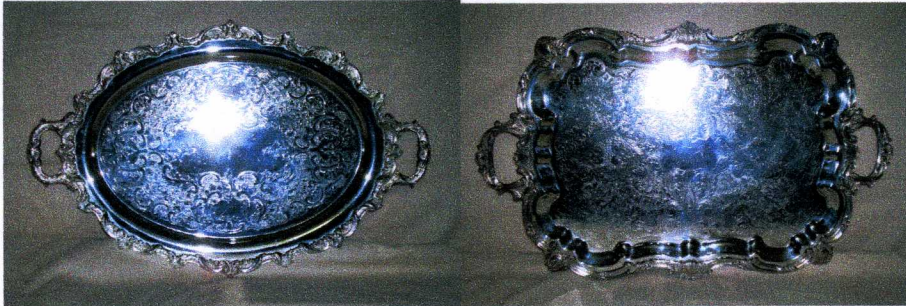

**PJ's Party
Supply
& Rentals**

You invite the guests, We'll Supply the Rest!™

Silver Service Rental Rates

Silver Plated Trays with Handles

Oval 25" x 16"
Rectangle 29" x 18"
Daily \$12.50

Silver Plated Round Trays

18 1/2" Diameter
Or
19 1/2" Diameter
Daily Rental \$8.50

940-384-PRTY

Silver Plated Punch Bowls & Cups

4 Gallon Punch Bowls
includes Silver Ladle
Daily Rental \$15.00
Silver Cups Rental \$.50

Silver Plated
Candy/Nut
Bowls
Daily Rental \$2.00

Silver Plated
Wine Cooler/
Ice Bucket
Daily Rental \$6.00

Silver Plated Coffee/Tea Server
Daily Rental \$6.00

Silver Plated Sugar & Creamer Sets
Daily Rental \$6.00

Silver Plated Coffee/Tea Service Complete
Includes Coffee/Tea Server, Sugar Bowl, Creamer and
Choice of Oval or Rectangular Tray (Shown above)
Daily Rental \$24.00