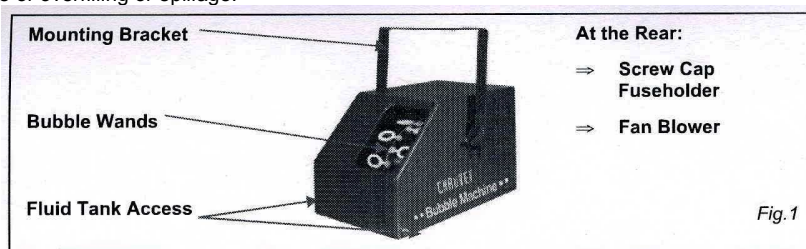

Caution

- Do not obstruct the bubble wands. Never allow children to place fingers inside the front of the machine.
- Do not leave machine unattended.
- Danger of Slipping. Bubble fluid produces a slippery residue.
- Always disconnect from main power supply before cleaning or servicing.
- Never drink bubble fluid. If ingested, call a doctor immediately. If bubble fluid comes into contact with skin or eyes, rinse thoroughly with water.
- Beware of overfilling or spillage.