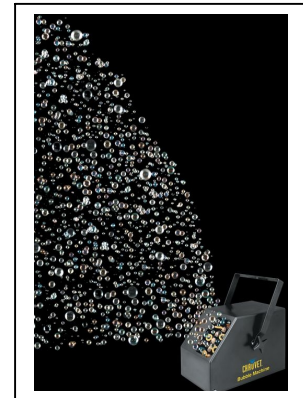

Party Equipment Rentals

BUBBLE MACHINE

Rental Rate 24 Hours
\$30.00
 Includes 1 Qt Bubble Fluid
 (\$50 refundable Deposit)

Operation

Place the machine on a level surface and loosen the two thumbscrews for fluid tank access, see diagram below (fig.1). This will allow the whole of the top cover to be lifted revealing the fluid tank in the base. Fill the tank with supplied bubble fluid only. Replace the cover and tighten screws. Plug into the main power supply and stand back in amazement as you fill the area with hundreds of bubbles! Please make sure that no foreign matter gets sucked in or tangled into the motor in back of bubble machine. *After use, ensure that all bubble fluid is drained before moving.*